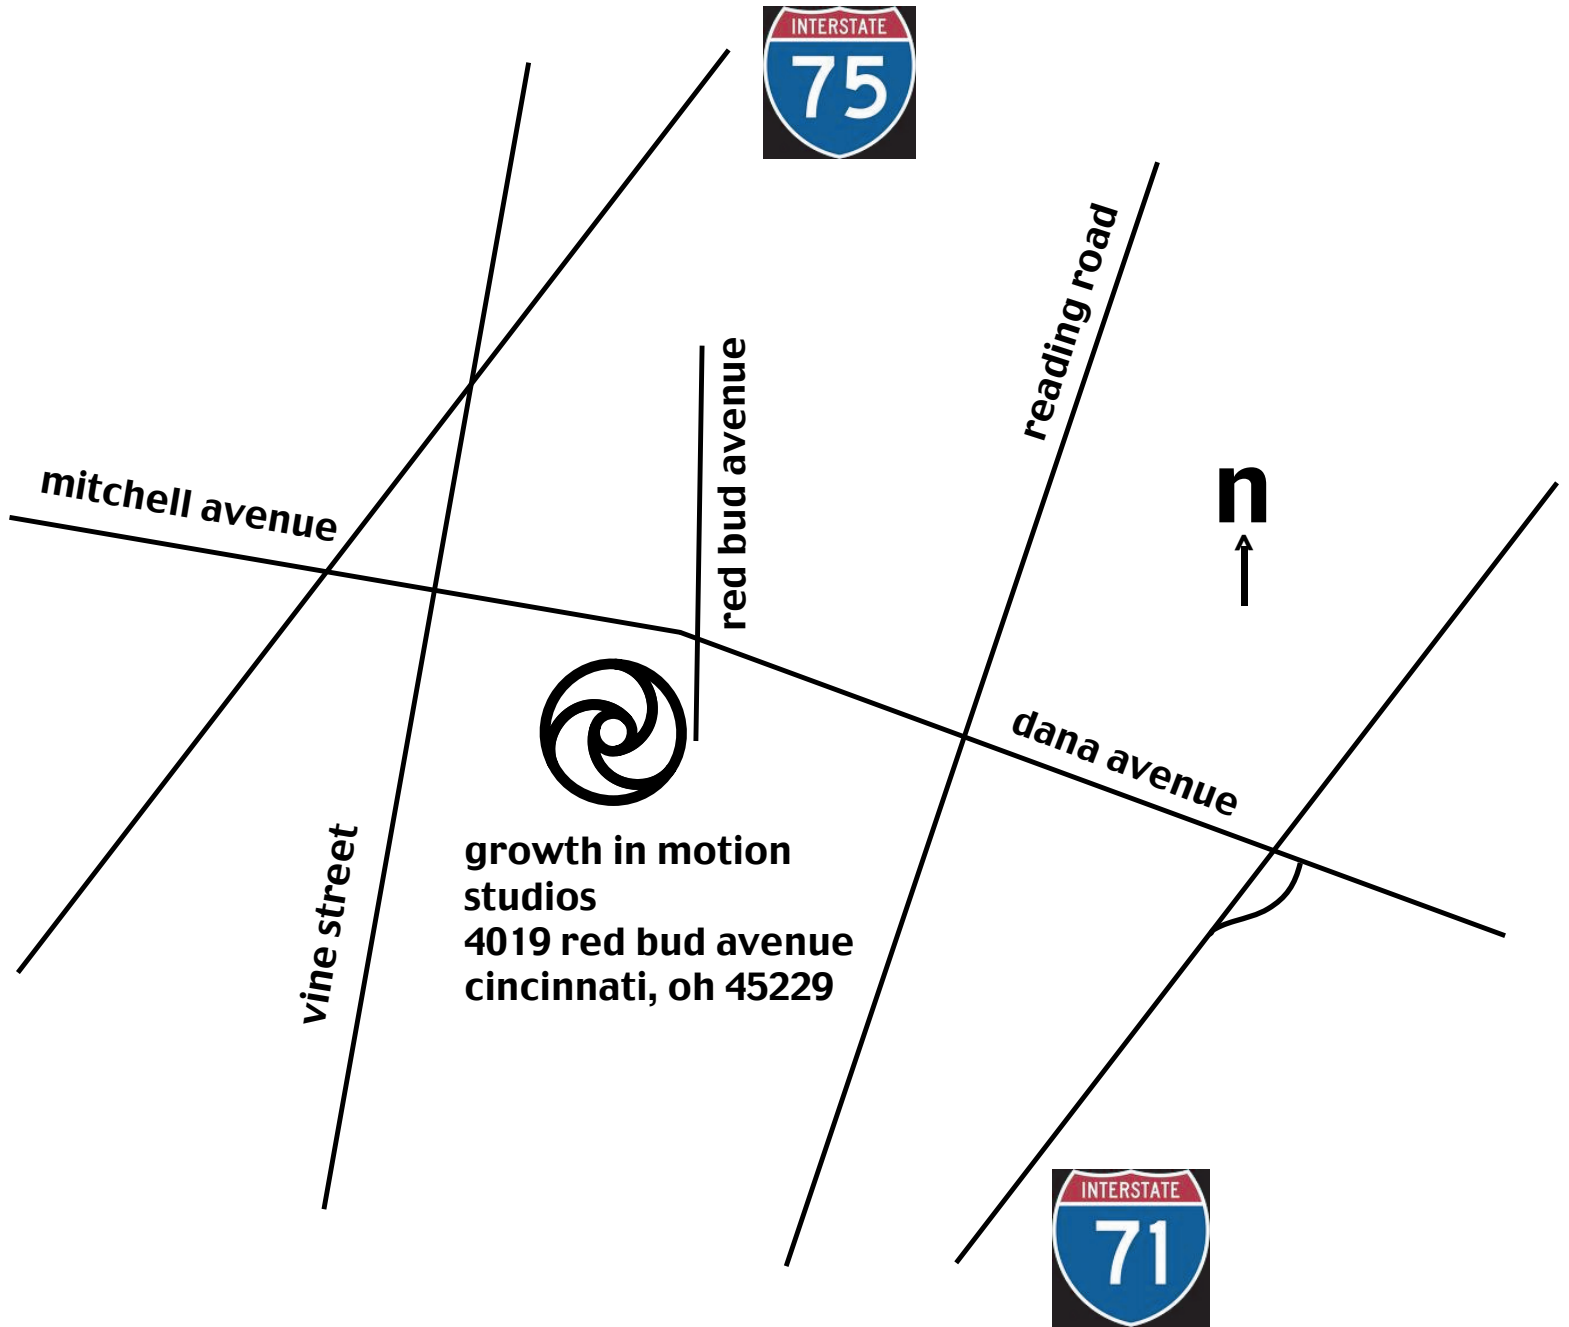

**from 75**, take mitchell avenue exit 6 and travel east.  
go through vine street and continue for several more blocks.  
red bud avenue will be on the right just  
after the sharp bend in the road at the third stop light.

**from 71**, take dana avenue exit 5. travel west on dana.  
go through montgomery and reading road.  
turn right onto mitchell avenue at stop sign.  
red bud avenue will be the next left at the stop light.

**growth in motion studio  
is located on the right side of red bud avenue  
inside the house with the spanish tiled roof  
park on the street**